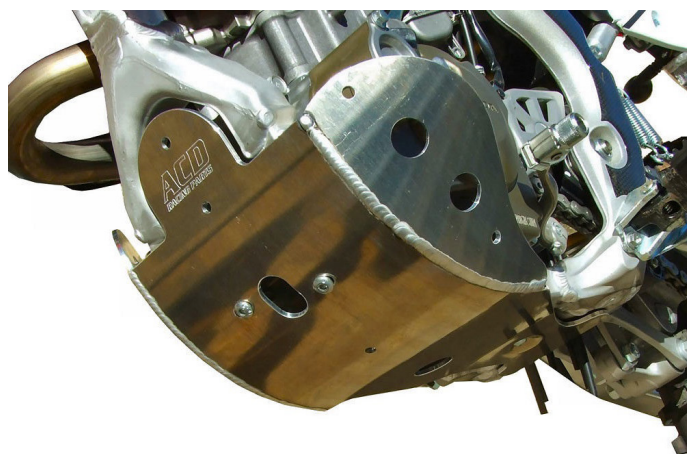

ENDURO SKID PLATES

- 5754 aluminum alloy
- 4 mm (0.16 inches) thickness
- Laser cut
- TIG welded

MTC000207002
RMZ 450 12-14

KIT CONTENTS:

- Skid plate
- Mounting hardware
- Instructions

Skid plate is made of 4 mm (0.16 inches) thickness strong and light aluminum alloy with state of the art TIG welding and trimmed rims to avoid sharp edges.

As all ACD Racing Parts skid plates, this skid plate is intense competition grade but fits perfectly for leisure off-road motorcycle use.

KAWASAKI

KXF 250 09-16	MTC000103008	82€
KXF 450 09-15	MTC000103007	82€