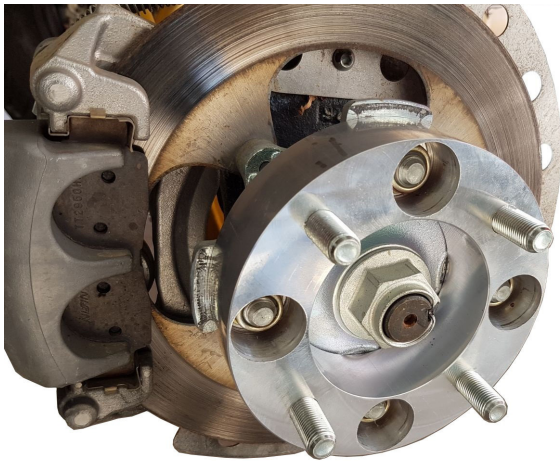

WHEEL SPACERS

ACD wheels spacers are the only ones to be made in casting. This process allows us to place the screws inside the mould and to capture them at 100%. The screws are 12.9 grade, the highest on the market and there is a delta protect on them. Made of 5083 high quality aluminum.

ACD Wheel Spacers make your quad more stable and thus safer.

ATV001200000 110X35mm. for:

- SUZUKI LTZ250 04-09
- SUZUKI LTZ400 04-09
- KAWASAKI KFX400 04-09
- HONDA TRX450 04-09

41€ 1 set - 74€ 2 sets

ATV001200001 110X45mm. for:

- SUZUKI LTZ250 04-09
- SUZUKI LTZ400 04-09
- KAWASAKI KFX400 04-09

41€ 1 set - 74€ 2 sets

ATV001200002 115x45mm. for:

- YFZ450 ALL YEARS
- RAPTOR 700 ALL YEARS
- RAPTOR 660 ALL YEARS
- RAPTOR 350 ALL YEARS
- BANSHEE 350 ALL YEARS

41€ 1 set - 74€ 2 sets

ATV001200006 110X35mm. for:

YAMAHA SIDE-BY-SIDE YFZ1000

41€ 1 set - 74€ 2 sets

ATV001200003 145X30mm. for:

- SUZUKI LTZ250 04-09
- SUZUKI LTZ400 04-09
- KAWASAKI KFX400 04-09
- HONDA TRX450 04-09

41€ 1 set - 74€ 2 sets

ATV001200004 153X30mm. for:

- YFZ450 ALL YEARS
- RAPTOR 700 ALL YEARS
- RAPTOR 660 ALL YEARS
- RAPTOR 350 ALL YEARS
- BANSHEE 350 ALL YEARS

41€ 1 set - 74€ 2 sets

ATV001200006 136X35mm. for:

-CAN-AM/BOMBARDIER 1000 MAVERICK

49€ 1 set - 74€ 2 set9