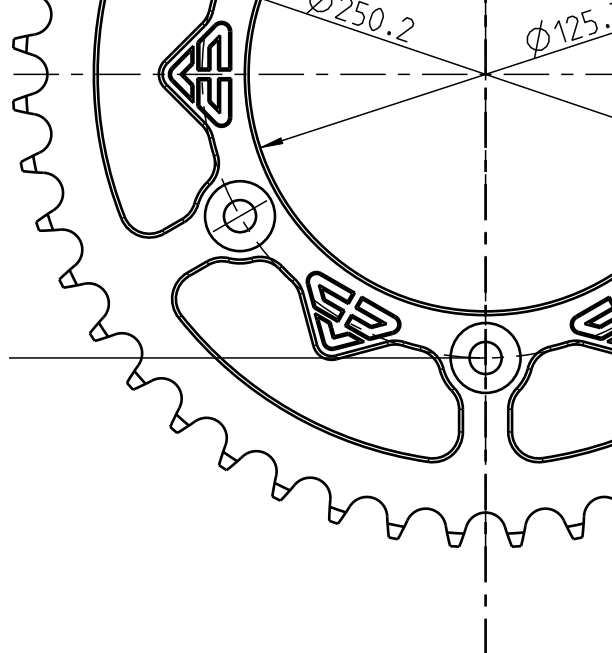

REAR SPROCKET

ACD RACING PARTS reserves the right to amend its model's specifications and prices without prior notice. Prices VAT NOT INCLUDED.

YAMAHA

MTC100302048	48Z	BLACK	49€
MTC200302048	48Z	BLUE	49€
MTC100302050	50Z	BLACK	49€
MTC200302050	50Z	BLUE	49€
MTC100302052	52Z	BLACK	49€
MTC200302052	52Z	BLUE	49€