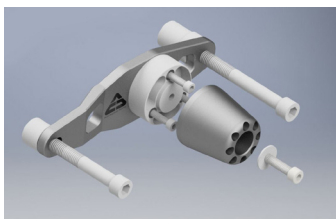

ATV000900300	ATV RAMP
260KG. / 1,19MTS LONG / 3MM. TICK	
124€ / 2 UNITS	

MTC000900300	MOTO RAMP
240KG. / 1,19MTS LONG / 3MM. TICK	
49€ / 1 UNIT	

COMING SOON

CRASH SLIDERS

TIRE CHANGER

ACD RACING PARTS EUROPE