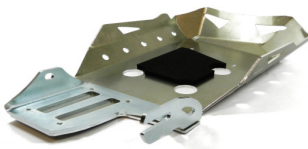

PROTECTION · INNOVATION · DESIGN · QUALITY

ACD RACING PARTS

CATALOGUE

PROTECTION · INNOVATION · DESIGN · QUALITY

TRAIL SKID PLATES

• 5754 aluminum alloy
• 4 mm (0.16 inches) thickness
• Laser cut
• TIG welded

KIT CONTENTS:
- Skid plate
- Mounting hardware
- Instructions

MTC000200000
BMW GS AIR COOLED 06-13

MTC000204000B
AFRICA TWIN 1000 ALL YEARS BLACK

MTC000205015
XT660R/X ALL YEARS
BLACK

MTC000205021B
XT1200Z SUPER TENERE 14-18 BLACK

ENDURO SKID PLATES

- 5754 aluminum alloy
- 4 mm (0.16 inches) thickness
- Laser cut
- TIG welded

MTC000207002
RMZ 450 12-14

KIT CONTENTS:

- Skid plate
- Mounting hardware
- Instructions

Skid plate is made of 4 mm (0.16 inches) thickness strong and light aluminum alloy with state of the art TIG welding and trimmed rims to avoid sharp edges.